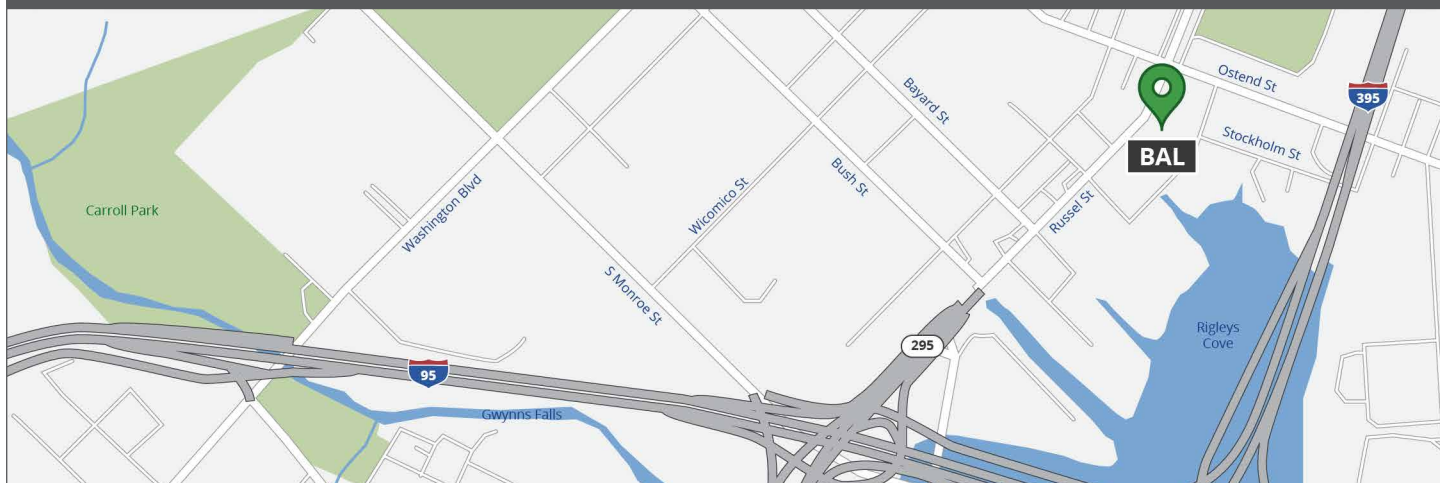

Baltimore (BAL) - 1401 Russell Street, Baltimore, MD 21230

Learn More

Find out how TierPoint can help with your cloud, colocation and managed services initiatives.

Call **844.267.3687**

Email sales@tierpoint.com

Visit tierpoint.com

About TierPoint

A leading national provider of hybrid IT solutions, TierPoint helps organizations drive performance and manage risk. No U.S. provider comes close to matching TierPoint's unique combination of thousands of clients; more than 40 edge-capable data centers and 8 multitenant cloud pods coast to coast; and a comprehensive portfolio of cloud solutions, colocation, disaster recovery, security and other managed IT services. With white-glove customer service, TierPoint professionals customize and manage agile solutions that address each client's unique needs.

tierpoint.com