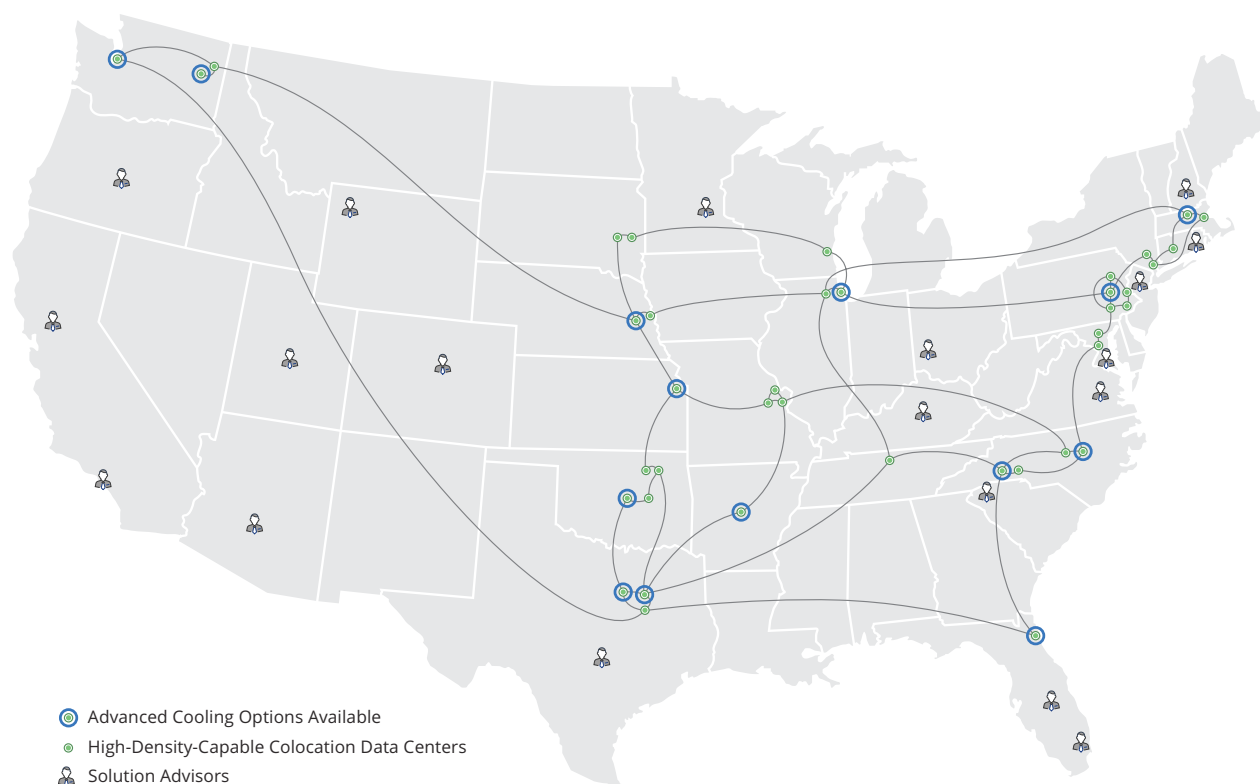

TierPoint Network Matrix: Carriers

Updated: January 2025

Our Nationwide Network Portfolio Brings the Internet Closer to You

Whether you're serving up lots of content, have unpredictable network traffic or want to leverage the Internet of Things (IoT) as part of a digital transformation initiative, we can deliver reliable low-latency connectivity even in second- and third-tier markets.

Edge Data Centers with Carrier Density, Cloud On-Ramps, and Less Latency

Get close to your users and cut latency with robust local networking across our 40 TierPoint data centers. Our network edge facilities provide fast last-mile connectivity for content, and local data processing for IoT businesses.